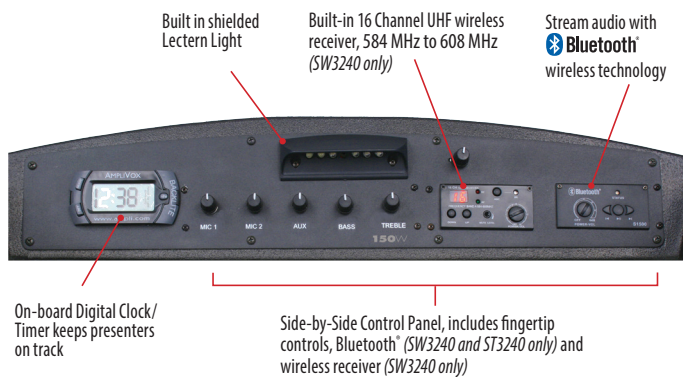

3240 Series Pinnacle Tabletop Multimedia Lecterns

| | |
|--|---|
| FEATURES | <p>21" Sensitive AmpliVox Electret Condenser Gooseneck Hot Mic (1)</p> <p>Your choice of wireless mic (<i>SW3240 only: Handheld, Lapel and Headset or Fleshtone Single-Ear Mic</i>)</p> <p>Built-in handles for portability (2)</p> <p>Lightweight, weatherproof, waterproof, and virtually indestructible</p> <p>XLR cable allows you to connect to your in-house sound system</p> <p>Flat surface tabletop (3)</p> <p>Soft cushion wrist rest/paper stop (4)</p> <p>Sculpted profile, radius corners</p> <p>Built-in Bluetooth module (<i>SW3240, ST3240 only</i>)</p> <p>Dual Presenter Option (<i>SW3240 only</i>): One presenter has an option to speak from wireless mic of their choice, while one speaks from lectern</p> <p>Plug and play: comes with 10' AC power cord (<i>SW3240, ST3240 only</i>)</p> |
| AMPLIFIER & SPEAKERS (Sold Separately) | <p>2 built-in Jensen design 6" x 8" oval speakers (5)</p> <p>New! 150 watt amp with UHF 16 Channel Frequency, from 584 MHz to 608 MHz, wireless receiver</p> |
| SOUND COVERAGE | For audiences up to 1,940 people, rooms up to 19,450 sq. ft. |
| MATERIALS/COLORS | Waterproof, durable, hard plastic shell with scratch resistant melamine panel; Available in Mahogany, Oak, Maple, Cherry, and White. <i>Custom colors for shell and wood inserts available</i> |
| WARRANTY | 6 years on electronics, 12 years on shell |
| DIMENSIONS | 22" H x 27" W x 26" D, Ships fully assembled |

AVAILABLE COLORS

Featuring Integrated Dashboard with finger tip controls

Also Included:

(*SW3240 only*) Your choice of wireless mic

(*SW3240 & ST3240 only*) 10' AC Power Cord

Available Options Include:

Wireless UHF Speakers, Microphones and Wired Speakers