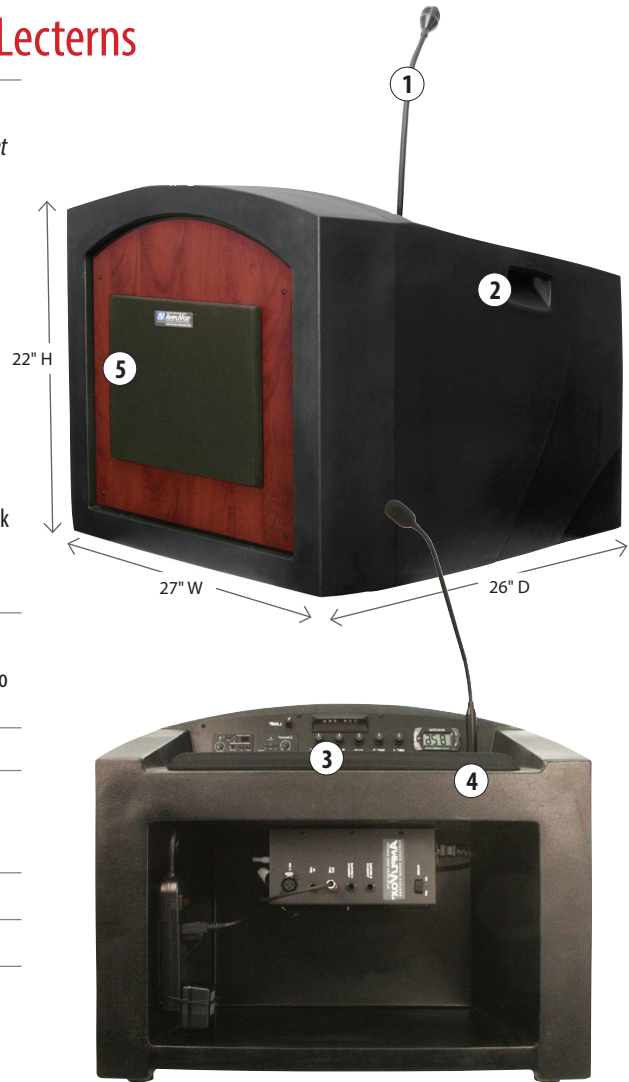

3240 Series Pinnacle Tabletop Multimedia Lecterns

| | |
|--|---|
| FEATURES | <p>21" Sensitive AmpliVox Electret Condenser Gooseneck Hot Mic (1)</p> <p>Your choice of wireless mic (<i>SW3240 only: Handheld, Lapel and Headset or Fleshtone Single-Ear Mic</i>)</p> <p>Built-in handles for portability (2)</p> <p>Lightweight, weatherproof, waterproof, and virtually indestructible</p> <p>XLR cable allows you to connect to your in-house sound system</p> <p>Flat surface tabletop (3)</p> <p>Soft cushion wrist rest/paper stop (4)</p> <p>Sculpted profile, radius corners</p> <p>Built-in Bluetooth module (<i>SW3240, ST3240 only</i>)</p> <p>Dual Presenter Option (<i>SW3240 only</i>): One presenter has an option to speak from wireless mic of their choice, while one speaks from lectern</p> <p>Plug and play: comes with 10' AC power cord (<i>SW3240, ST3240 only</i>)</p> |
| AMPLIFIER & SPEAKERS (Sold Separately) | <p>2 built-in Jensen design 6" x 8" oval speakers (5)</p> <p>New! 150 watt amp with UHF 16 Channel Frequency, from 584 MHz to 608 MHz, wireless receiver</p> |
| SOUND COVERAGE | For audiences up to 1,940 people, rooms up to 19,450 sq. ft. |
| MATERIALS/COLORS | Waterproof, durable, hard plastic shell with scratch resistant melamine panel; Available in Mahogany, Oak, Maple, Cherry, and White. <i>Custom colors for shell and wood inserts available</i> |
| WARRANTY | 6 years on electronics, 12 years on shell |
| DIMENSIONS | 22" H x 27" W x 26" D, Ships fully assembled |