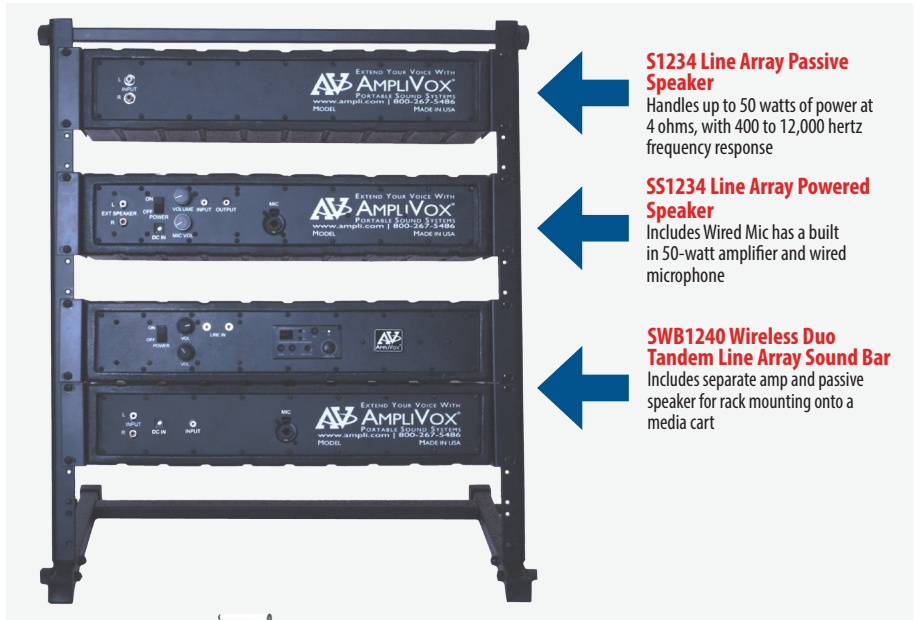

Rack Mount Line Array Speakers

Your Choice of Inputs/Outputs/Wireless/Passive

S1234 – Passive Speaker

Enclosure: Sealed Type / Rotational Molded
Power Handling: 50 Watts
Rated Impedance: 4 ohm
Frequency Response: 400 – 12,000 Hz
Speaker Type: 2 inch, full range, cone-type x 6
Input Connector: 1 – Spring Loaded Speaker Terminal
Enclosure Color: Silver Gray
Grille: Perforated / Black

SS1234 – 50 W. Amplified Speaker with Wired Microphone

SW1234 – 16 Channel UHF Wireless Microphone / Amplified Speaker

(Same as above with the addition of amplifier)

Amplifier: 50 Watts
Inputs: RCA, Audio
1/4" Microphone Jack
3.5mm Line Level
12V DC
Spring Loaded Speaker Terminal
Outputs: 3.5mm Line Level
Controls: Volume / On / Off

SW1234 is same as SS model but includes a 16 channel UHF wireless microphone

SSB1240 – Duo Tandem Line Array Soundbar

SWB1240 – Wireless Duo Tandem Line Array Soundbar

Includes separate amp and passive speaker for rack mounting onto a media cart

50 Watt amplifier
Line in volume control
Microphone volume control
Rackmount flanges
2 - 3.5mm line in jacks
Speaker out - RCA
12V DC power jack
XLR / 1/4" TRS combo jack
On / Off switch

SSB1240 Includes: SS1240 Wired Amplifier Module & the S1234 Line Array Speaker Module

SWB1240 Includes: SW1240 Wireless Amplifier Module & the S1234 Line Array Speaker Module

S1234 Line Array Passive Speaker

Handles up to 50 watts of power at 4 ohms, with 400 to 12,000 hertz frequency response

SS1234 Line Array Powered Speaker

Includes Wired Mic has a built in 50-watt amplifier and wired microphone

SWB1240 Wireless Duo Tandem Line Array Sound Bar

Includes separate amp and passive speaker for rack mounting onto a media cart